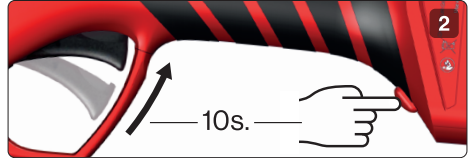

HOLSTER
MODE ON